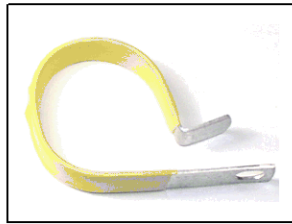

Solutions

Wire, Tube, Cable, Pipe and Harness Clamps

Galvanized Steel, Edge Cushioning

Stainless Steel, Edge Cushioning

Double Cable Type, Edge Cushioning

Galvanized Steel, Band Cushioning

Double Tube-Type

J-Type, Open

Plastic, Black or Natural

Custom

Half-clips

Plastic Half-clip

Metal Dual Routing

Plastic Dual Routing

For more information, contact EFC International:

St. Louis (Corporate)	800-888-3326	(fax: 314-434-2902)
Chicago	800-727-8466	(fax: 630-539-7070)
Atlanta	800-541-9019	(fax: 770-663-8484)