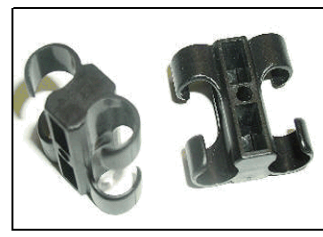

Solutions

Wire, Tube, Cable, Pipe and Harness Clamps

Galvanized Steel, Edge Cushioning

Stainless Steel, Edge Cushioning

Double Cable Type, Edge Cushioning

Galvanized Steel, Band Cushioning

Double Tube-Type

J-Type, Open

Plastic, Black or Natural

Custom

Half-clips

Plastic Half-clip

Metal Dual Routing

Plastic Dual Routing

For more information, contact EFC International:

St. Louis (Corporate)	800-888-3326	(fax: 314-434-2902)
Chicago	800-727-8466	(fax: 630-539-7070)
Atlanta	800-541-9019	(fax: 770-663-8484)